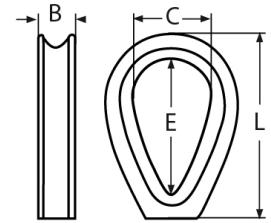

Kausche schwere Form Edelstahl A4

Kausche schwere Form
Edelstahl A4
AISI 316

Drahtseil-Ø	B	C	L	E				
2,0	5	9	21	15				
3,0	6	11	26	18				
4,0	7	14	32	21				
5,0	9	15	42	28				
6,0	11	17	43	28				
8,0	12	24	58	43				
10,0	13	28	68	51				
12,0	16	37	86	62				
16,0	20	47	110	82				

Maße in mm