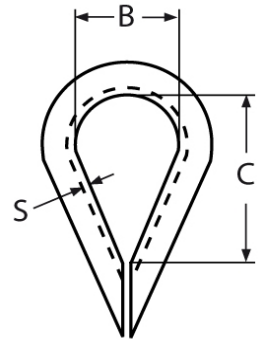

Kausche standard Edelstahl A4

Kausche standard
Edelstahl A4
AISI 316

Drahtseil-Ø	B	C	S					
2,0	7	10	0,7					
2,5	8	14	0,7					
3,0	9	15	1,0					
4,0	11	18	1,0					
5,0	14	20	1,2					
6,0	15	26	1,2					
8,0	18	29	1,5					
10,0	24	37	1,5					
12,0	29	50	2,0					
14,0	33	54	2,0					
16,0	37	64	2,5					

Maße in mm